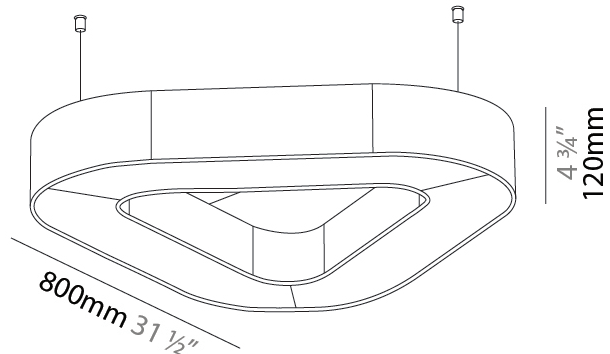

GENERAL

Series: Victory Acoustic
Brand: Prolicht
Division: Architectural
Mounting Type: Suspension
Mounting Location: Ceiling
Subcategory: Acoustic

PHYSICAL

Shape: Round
Length (mm): 800
Length (in): 31 1/2
Width (mm): 752
Width (in): 29 5/8
Height (mm): 120
Height (in): 4 3/4
Light Distribution: Direct
Diffuser: [PMMA - Opal / Micro-Prism](#)
Fixture Finish: [SSR / BKV / CWI / CRY / HAB / UFT / ITA / RUA / FTG / MYG / LOD / PUS / FRO / FUP / KIA / POP / BLS / SPG / MEY / GOH / GUM / CHC / COM / ABZ / JAG / OBR / MOS / ROR](#)
Accent Finish: [ANC / ASH / BNA / BTC / BZE / CEL / EGG / EVG / FOG / FOS / FST / FUA / IRI / IRO / KHA / LIC / LIM / MER / MSN / MUS / ONX / PEA / PLU / POL / PPY / RAY / ROY / RST / STE / SWD / TAN / TAU](#)
Fixture Material: Aluminum
Cable Details: [2 000mm / 78 3/4" or 6 000mm / 236 1/4" Transparent Cable](#)

ELECTRICAL

Lamp Type: LED (Zhaga Standard)
Input Wattage (W): 44.1
Total Output Wattage (W): 40
Dimming: [Non-Dimmable](#)
Driver Included: Yes
Driver Location: Integrated
Driver Type: Constant Current - Universal
Driver Class: Class 2
Input Voltage (V): 120 - 277

LED

[Color Temperature (°K): 2700 / 3000 / 3500 / 4000](#)
Max. Delivered Lumen (lm): Max. 4433
Nominal Lumen (lm): Max. 6045
CRI: >90 CRI
Lamp Life (hrs): 50000

OPTICAL

RATINGS AND CERTIFICATIONS

Certified By: CSA Certified to UL and CSA Standards
IP rating: IP20