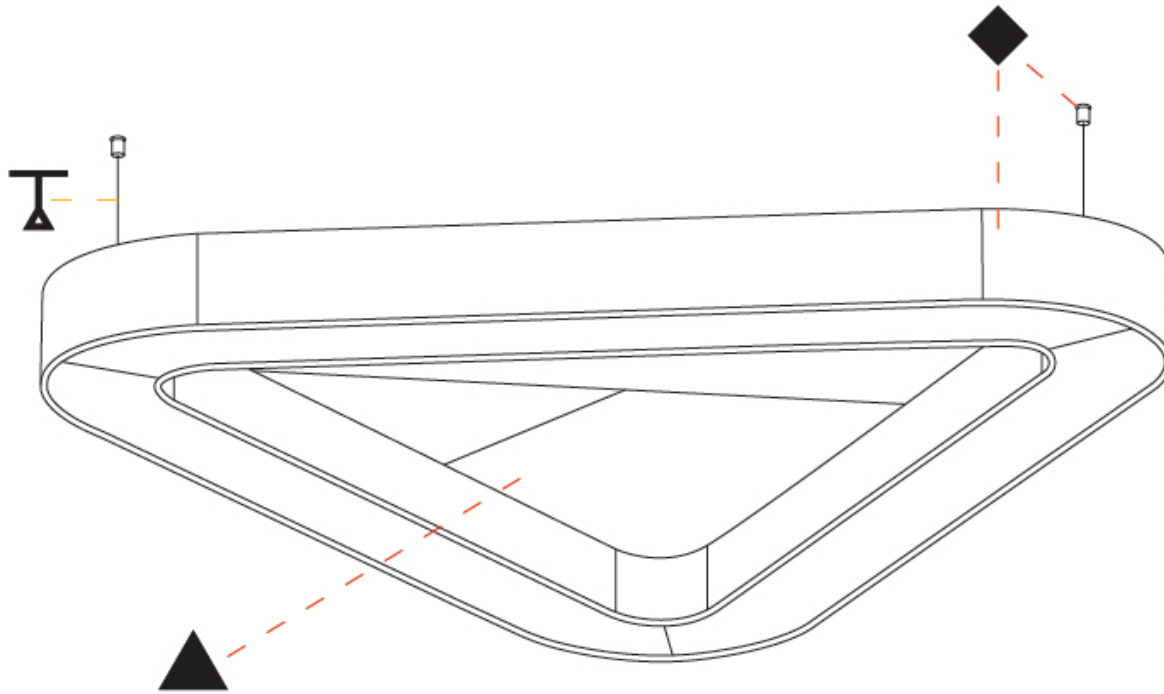

VICTORY ACOUSTIC SUSPENSION

A300743-

PROJECT	_____
TYPE	_____
SPECIFIER	_____
QUANTITY	_____
DATE	_____